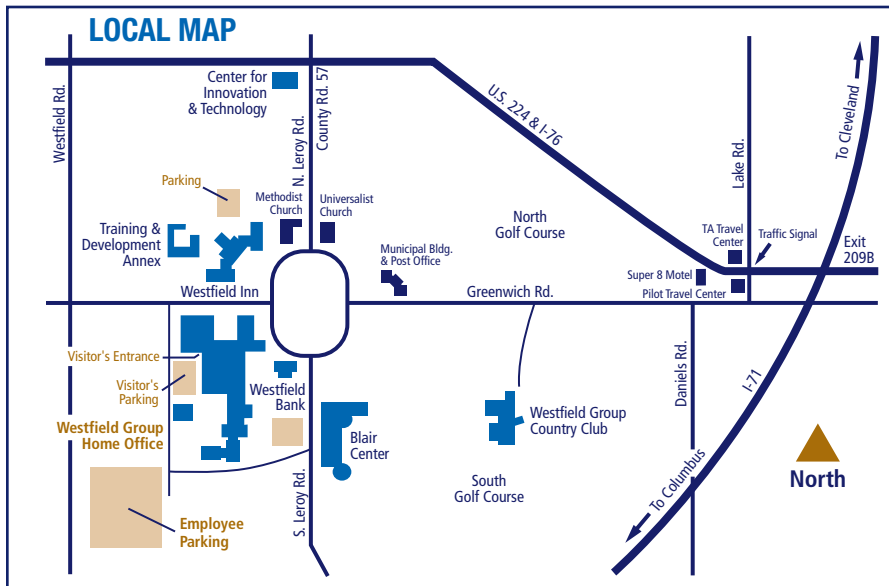

DIRECTIONS TO WESTFIELD CENTER, OHIO

Coming from the North

- Take I-71 South to exit #209B. (Akron/Lodi exit)
- Follow signs for Lodi (West-Rt 224) to the first traffic light at Lake Road. (County Road 19. There are (2) truck stops at this intersection.)
- Turn left at the light going ¼ mile to the stop sign at Lake and Greenwich Roads.
- Turn right onto Greenwich Road. (County Road 97)
- Follow Greenwich Road (about 2 miles) into Westfield Center.

Coming from the South

- Take I-71 North to exit #209. (toward Lodi)
- Follow signs for Lodi (West-Rt. 224) to the first traffic light at Lake Road. (County Road 19. There are (2) truck stops at this intersection.)
- Turn left at the light going ¼ mile to the stop sign at Lake and Greenwich Roads.
- Turn right onto Greenwich Road. (County Road 97.)
- Follow Greenwich Road (about 2 miles) into Westfield Center

Coming from the East

- Take Interstate 76 West toward Lodi (Rt. 224) to the first traffic light at Lake Road (County Road 19. There are (2) truck stops at this intersection.)
- Turn left at the light going ¼ mile to the stop sign at Lake and Greenwich Roads.
- Turn right onto Greenwich Road. (County Road 97.)
- Follow Greenwich Road (about 2 miles) into Westfield Center.

REGIONAL MAP

WESTFIELD
INSURANCE

Sharing Knowledge. Building Trust.®