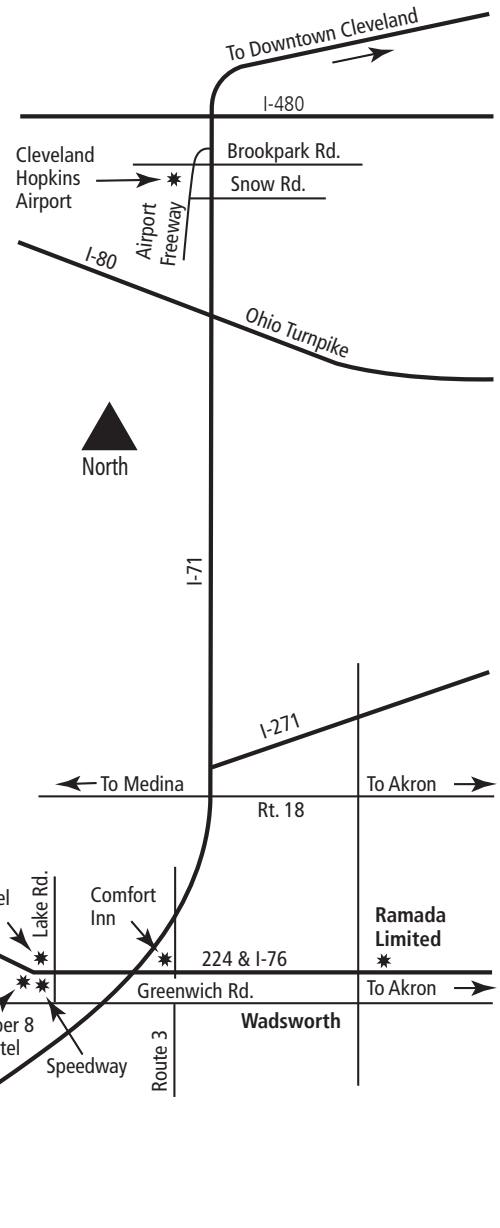

DIRECTIONS TO WESTFIELD CENTER, OHIO

Coming from the North

- Take I-71 South to exit #209B. (Akron/Lodi exit)
- Follow signs for Lodi (West-Rt 224) to the first traffic light at Lake Road. (County Road 19. There are (2) truck stops at this intersection.)
- Turn left at the light going ¼ mile to the stop sign at Lake and Greenwich Roads.
- Turn right onto Greenwich Road. (County Road 97)
- Follow Greenwich Road (about 2 miles) into Westfield Center.

Coming from the South

- Take I-71 North to exit #209. (toward Lodi)
- Follow signs for Lodi (West-Rt. 224) to the first traffic light at Lake Road. (County Road 19. There are (2) truck stops at this intersection.)
- Turn left at the light going ¼ mile to the stop sign at Lake and Greenwich Roads.
- Turn right onto Greenwich Road. (County Road 97.)
- Follow Greenwich Road (about 2 miles) into Westfield Center

Coming from the East

- Take Interstate 76 West toward Lodi (Rt. 224) to the first traffic light at Lake Road (County Road 19. There are (2) truck stops at this intersection.)
- Turn left at the light going ¼ mile to the stop sign at Lake and Greenwich Roads.
- Turn right onto Greenwich Road. (County Road 97.)
- Follow Greenwich Road (about 2 miles) into Westfield Center.

REGIONAL MAP

WESTFIELD
INSURANCE

Sharing Knowledge. Building Trust.®