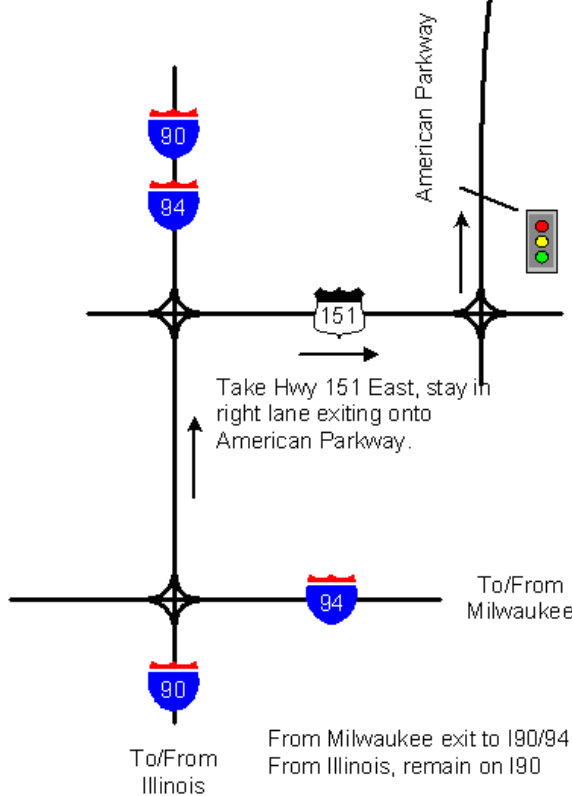

Midwest Actuarial Forum  
October 4, 2013

Hosted by

American Family Insurance  
National Headquarters  
6000 American Pkwy  
Madison, WI 53783

Directions

**American Family Insurance  
National Headquarters**

**Main Campus Directions**

Turn left onto American Family Ins. Dr and take the 1<sup>st</sup> right to access A bldg visitors parking

Turn left onto American Family Drive  
Stay in LEFT lane and go straight.  
The road will loop around to the  
C Building.

Merge to left lane on  
American Parkway. Second  
intersection past stop light is  
American Family Drive.

RETURN: Reverse route.  
Exit onto American Parkway,  
stay in right lane, enter onto  
Hwy 151. Entrance to I90/94  
is immediately ahead.  
Southbound - on 151 merge  
to second lane from right  
which becomes far right lane  
as you approach the  
interstate.

To/From Illinois  
From Milwaukee exit to I90/94 North.  
From Illinois, remain on I90

**Highway Directions to AF-NHQ Campus**

Visitors parking is available in the flat lots indicated on the map highlighted in yellow and marked with a V.