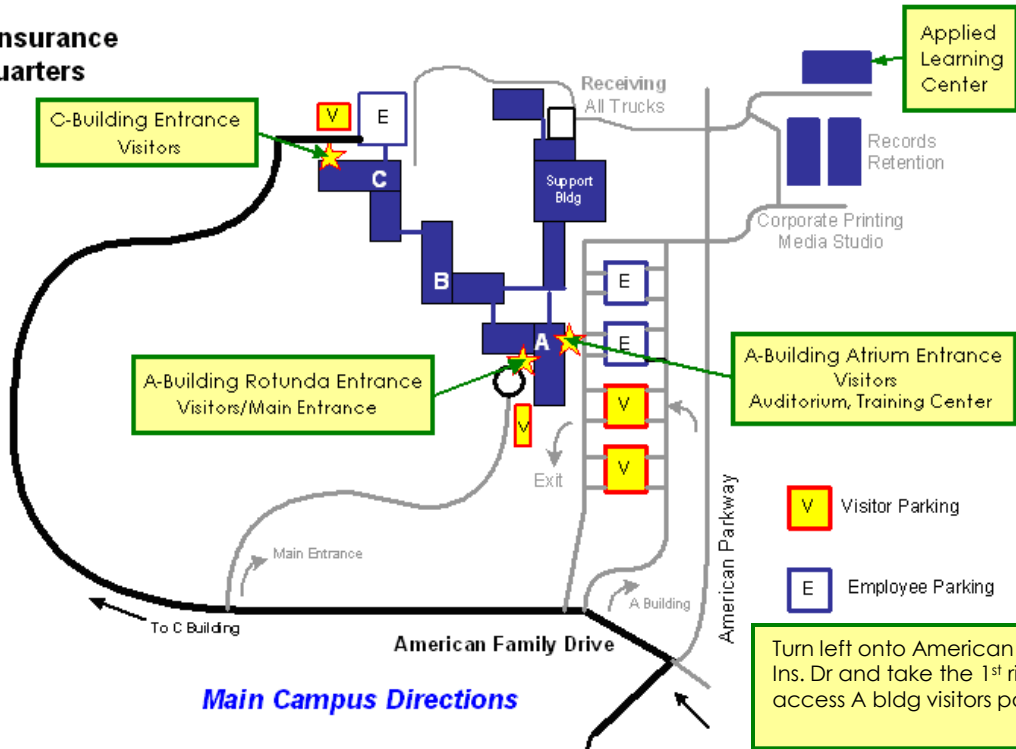

**Main Campus Directions**

Turn left onto American Family Ins. Dr and take the 1<sup>st</sup> right to access A bldg visitors parking

Turn left onto American Family Drive  
Stay in LEFT lane and go straight.  
The road will loop around to the  
C Building.

Merge to left lane on  
American Parkway. Second  
intersection past stop light is  
American Family Drive.

RETURN: Reverse route.  
Exit onto American Parkway,  
stay in right lane, enter onto  
Hwy 151. Entrance to I90/94  
is immediately ahead.  
Southbound - on 151 merge  
to second lane from right  
which becomes far right lane  
as you approach the  
interstate.

To/From Illinois  
From Milwaukee exit to I90/94 North.  
From Illinois, remain on I90

**Highway Directions to AF-NHQ Campus**

Visitors parking is available in the flat lots indicated on the map highlighted in yellow and marked with a V.

### **Milio's Sandwiches**

5534 Eastpark Blvd  
Madison, WI 53718