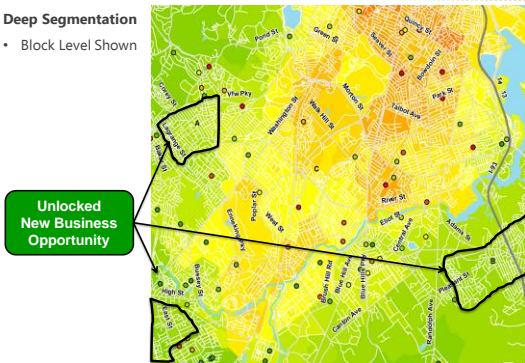

Commercial Lines Model Lift

Crime Risk Index	Average Crime Risk of Bin	Policy Years in Bin	% of Policy Years in Bin	Total Earned Premiums	TVF Claims Frequency (as % of Policy Years)	TVF Claims Severity per Policy Year	% of Total TVF Losses in Bin	TVF Loss Ratio
1	15	4,375	2.6%	$ 4,680,724	0.65%	$ 10.77	0.90%	7%
2	30	16,059	10.1%	$ 16,330,955	0.72%	$ 4.21	7.38%	16%
3	50	18,622	11.8%	$ 16,911,397	0.99%	$ 3.82	7.79%	16%
4	71	21,287	13.5%	$ 18,617,566	1.03%	$ 3.12	10.32%	20%
5	95	20,388	12.9%	$ 17,101,716	1.22%	$ 3.22	10.14%	21%
6	122	15,221	9.6%	$ 13,440,440	1.39%	$ 6.75	9.89%	26%
7	164	26,724	16.9%	$ 23,984,041	1.52%	$ 2.81	17.49%	26%
8	260	25,611	16.2%	$ 25,748,908	2.13%	$ 2.45	19.26%	27%
9	421	7,067	4.5%	$ 7,393,893	3.91%	$ 10.39	9.19%	44%
10	614	3,064	1.9%	$ 3,319,798	4.57%	$ 33.69	7.64%	82%

"TVF" stands for Theft+Vandalism+Fire

New Book Growth Opportunity

Deep Segmentation

- Block Level Shown

www.LocationInc.com

Location, Inc.
86 Shrewsbury Street
Worcester, Massachusetts 01604
(508) 753-8029
csimons@locationinc.com