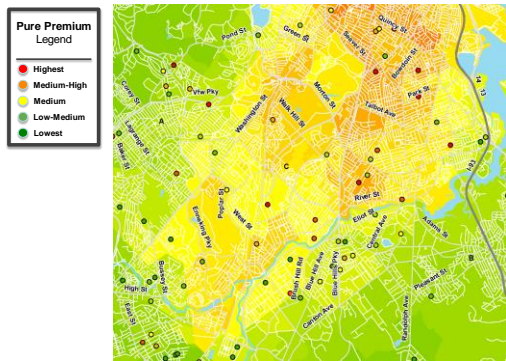

SecurityGauge Geospatial Risk Layer Added