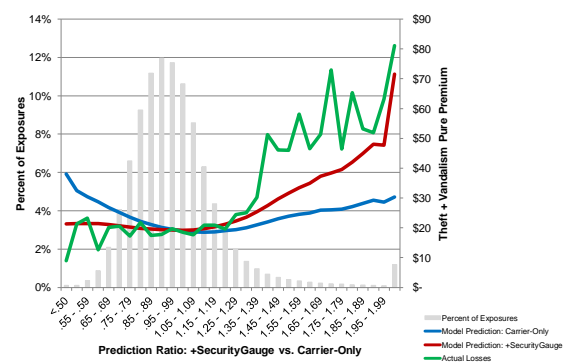

Home By-Peril Model Lift - Theft + Vandal