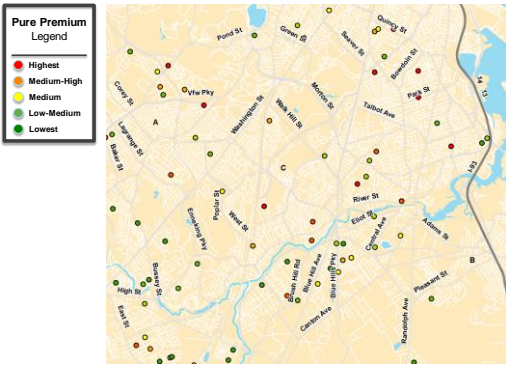

Fire & Crime - Current Pure Premiums