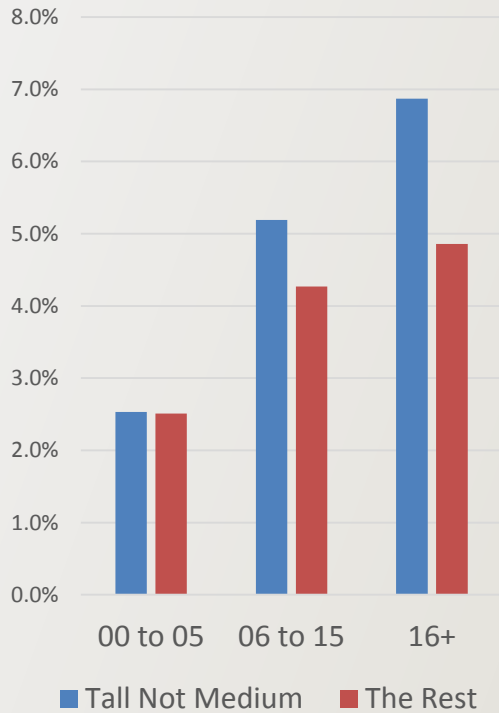

Wind/Hail Loss Frequency by Home Age

Tree Proximity & Wind/Hail Loss in Texas

Wind/Hail Loss Ratio by Home Age

Tree Proximity & Wind/Hail Loss in Texas

Wind/Hail Loss Frequency
by Roof Age
(00 to 20 Home Age)

Wind/Hail Loss Frequency
by Roof Age
(21 to 30 Home Age)

Wind/Hail Loss Frequency
by Roof Age
(31+ Home Age)

Fire Loss in California

joe@buildfax.com

Tree Proximity & Fire Loss in California

Fire Loss Ratio