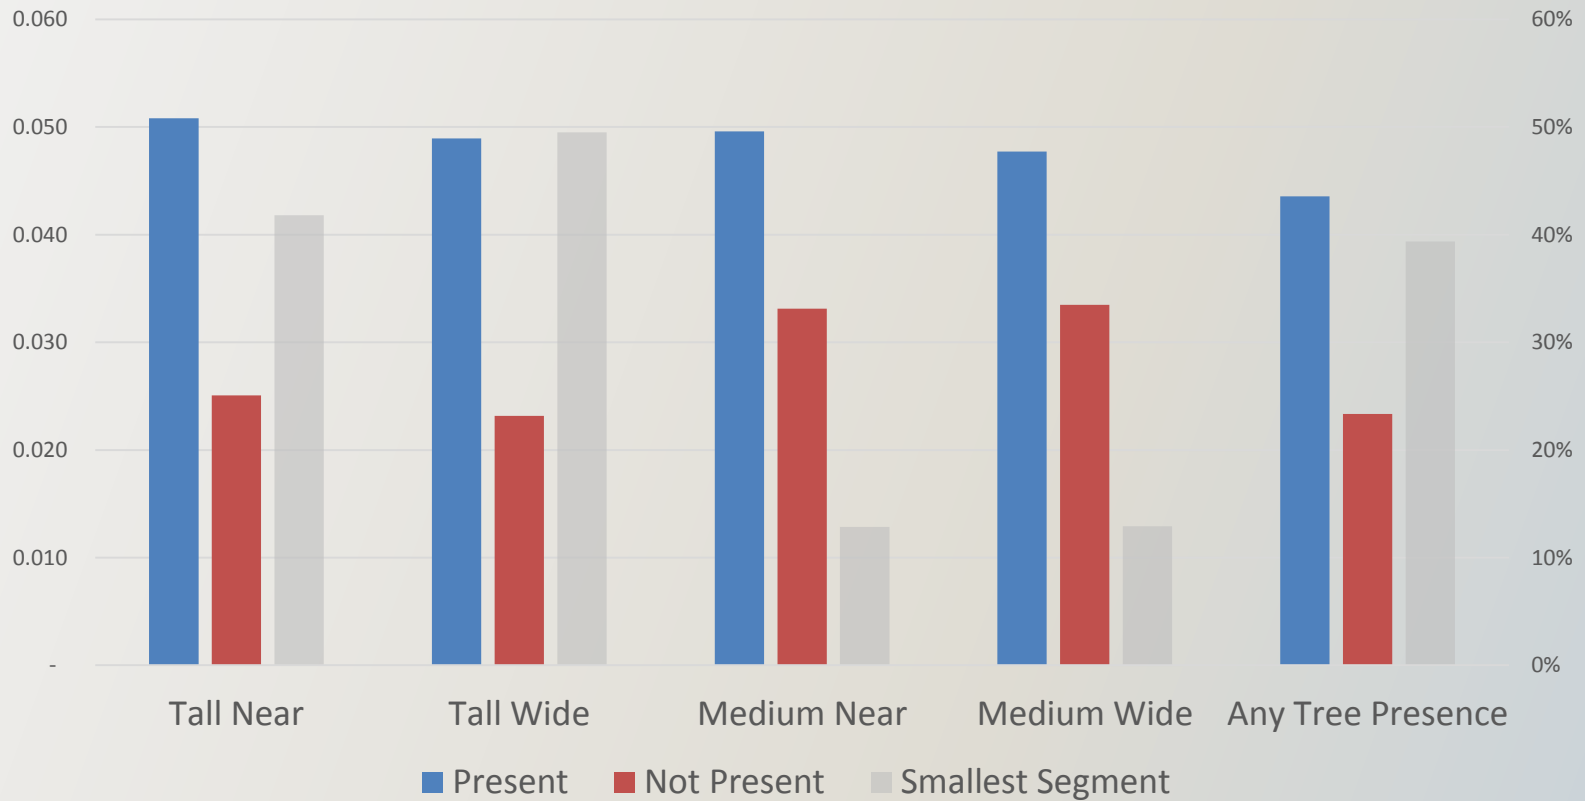

How We Tested Tree Proximity

- **5+ Million Policy-Years; 2004-2013**
- **National Set; Focus on Six States**
- **Controlled for:**
 - Home Age
 - Roof Age
 - Property Condition
 - Year
- **Focus on Texas and California for RPM**

Wind/Hail Loss Frequency
by Roof Age
(21 to 30 Home Age)

Wind/Hail Loss Frequency
by Roof Age
(31+ Home Age)

Fire Loss in California

joe@buildfax.com

Tree Proximity & Fire Loss in California

Fire Loss Ratio