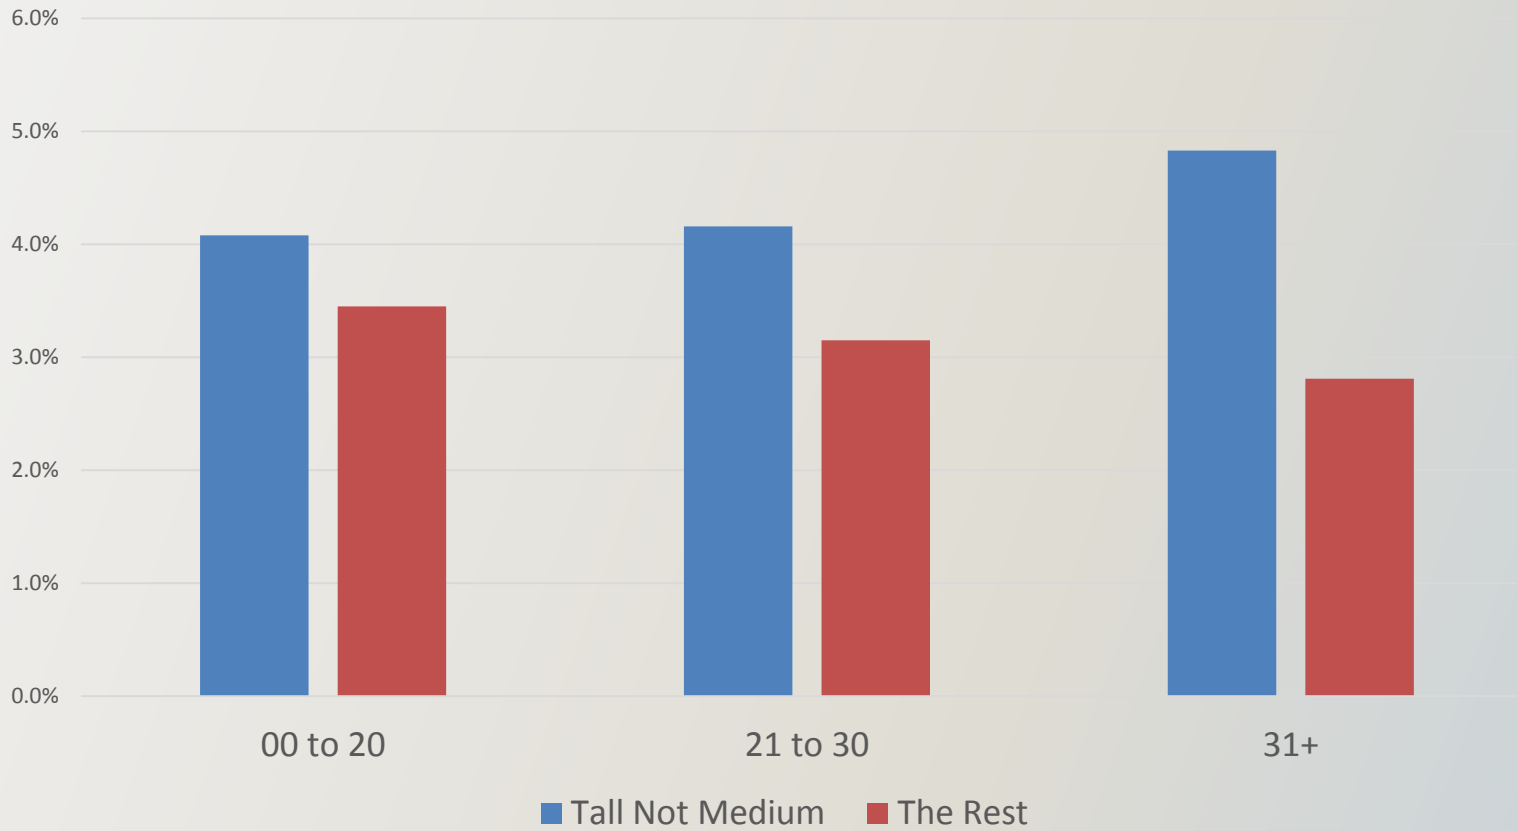

Tree Proximity & Wind/Hail Loss in Texas

Wind/Hail Loss Frequency by Home Age