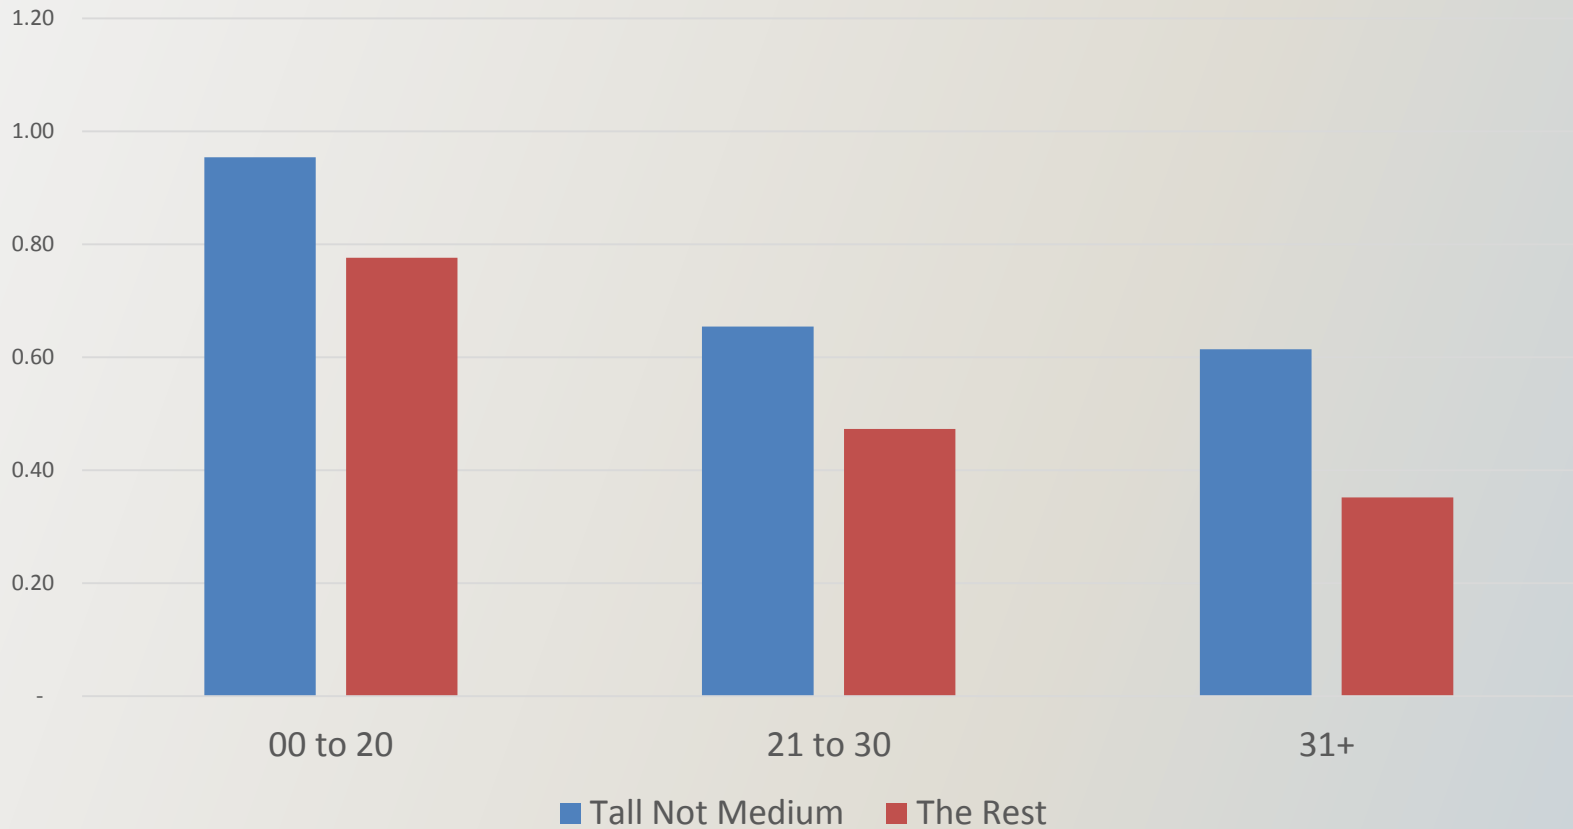

Tree Proximity & Wind/Hail Loss in Texas

Wind/Hail Loss Ratio by Home Age