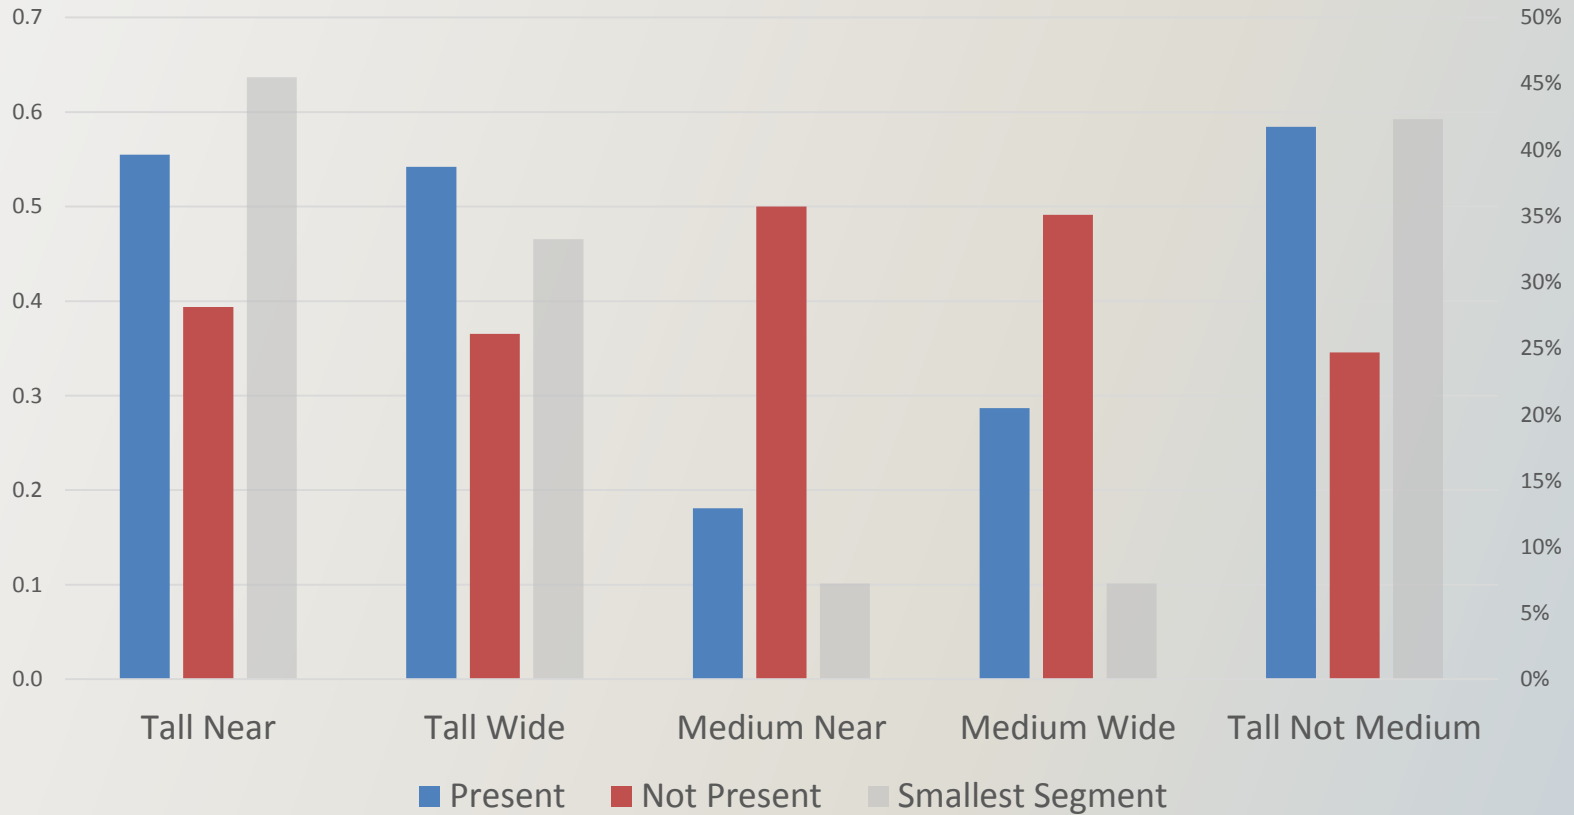

Tree Proximity & Wind/Hail Loss in Texas

Wind/Hail Loss Ratio