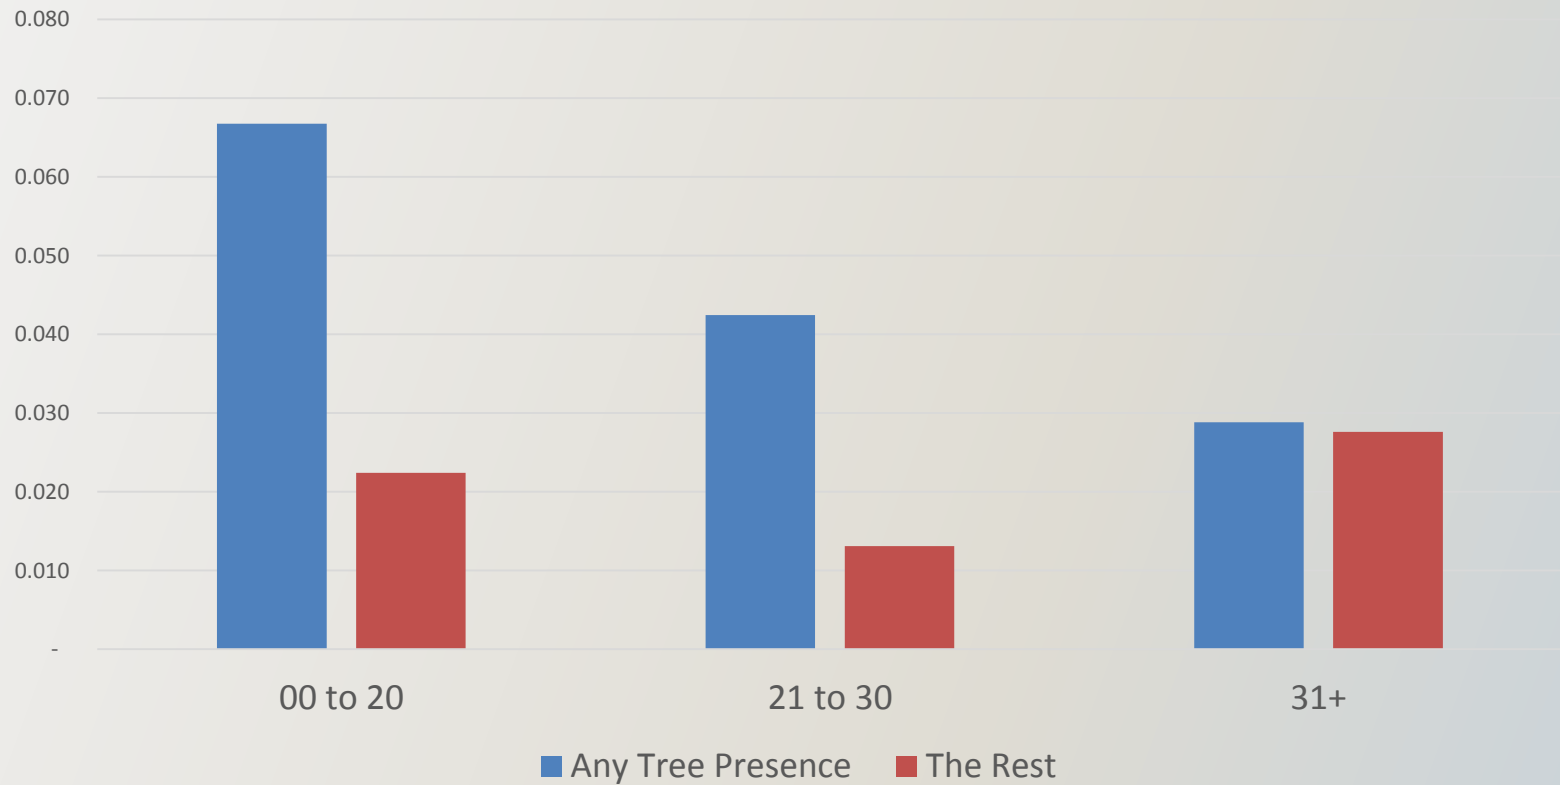

Tree Proximity & Fire Loss in California

Fire Loss Ratio by Home Age