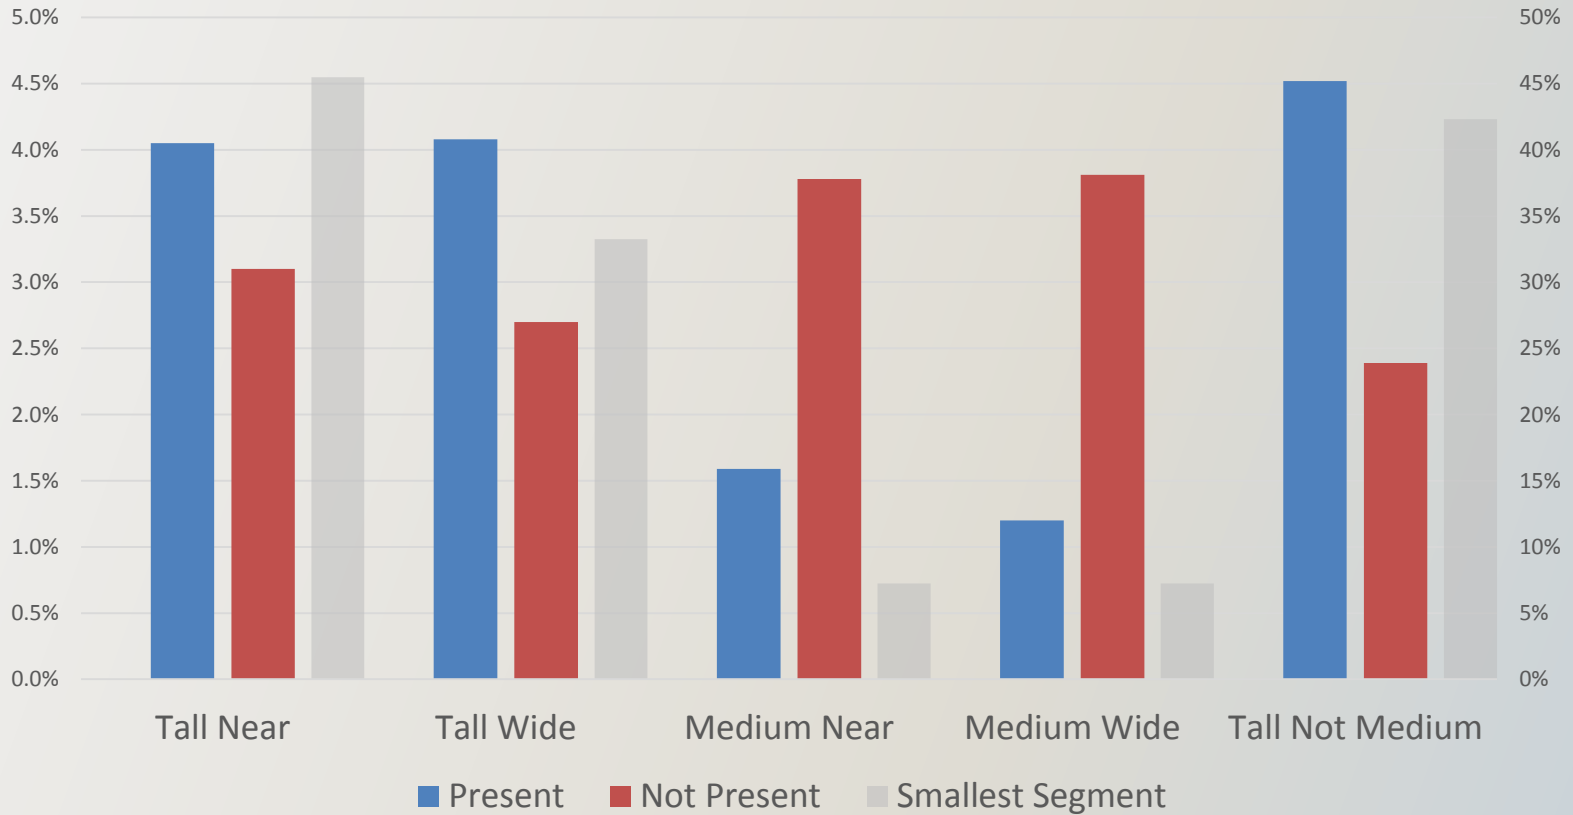

Tree Proximity & Wind/Hail Loss in Texas

Wind/Hail Loss Frequency