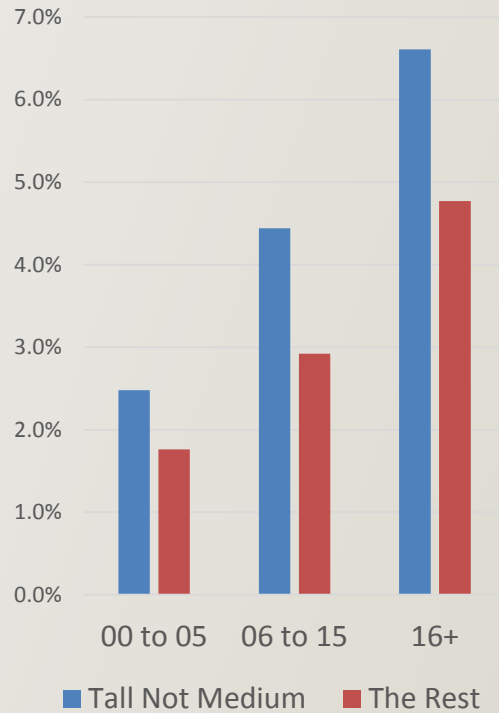

Wind/Hail Loss Frequency by Home Age

Tree Proximity & Wind/Hail Loss in Texas

Wind/Hail Loss Ratio by Home Age

Tree Proximity & Wind/Hail Loss in Texas

Wind/Hail Loss Frequency
by Roof Age
(00 to 20 Home Age)

Wind/Hail Loss Frequency
by Roof Age
(21 to 30 Home Age)

Wind/Hail Loss Frequency
by Roof Age
(31+ Home Age)

Fire Loss in California

joe@buildfax.com

Tree Proximity & Fire Loss in California

Fire Loss Ratio